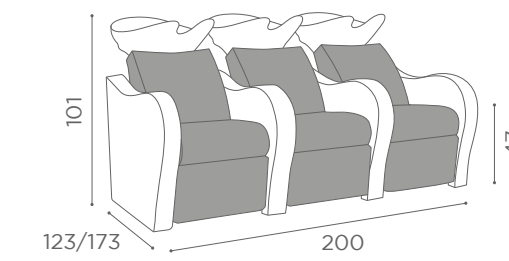

3 SEATER

	LEGREST MASSAGE	LEGREST	
	WU/130/B	WU/131/B	WU/138/B
	WU/130/N	WU/131/N	WU/138/N

WASH UNITS LUXURY

COLOURS A ● BO

COLOURS A ● BO

COLOURS A ● BO

WASH UNITS LUXURY+

In photo:
A Champagne 10
B Black Coffee 59