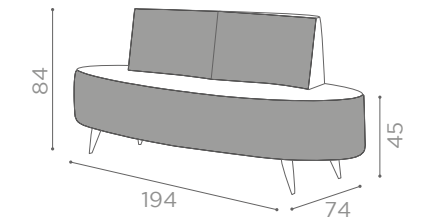

SH/993
"C" SHAPE

SH/994
"S" SHAPE

In photo:
Honey L1

COLOURS A ● BO

WAITING AREA LOUNGE

RC/081-5
1 SEATER

RC/081

RC/082-5
2 SEATER