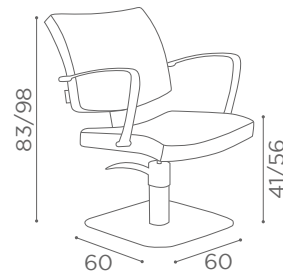

In photo:
Vintage Grey K1