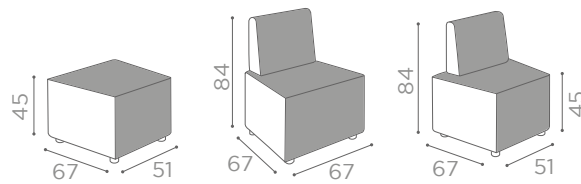

In photo:
Vintage White G3
Vintage Brown F5

COLOURS A ● BO