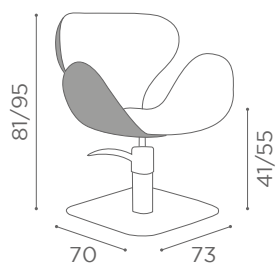

SWIVEL	PUMP	PUMP WITH BRAKE
★	SH/300-1	SH/300-3	SH/300-4
R	SH/300-1/R	SH/300-3/R	SH/300-4/R
S	SH/300-1/S	SH/300-3/S	SH/300-4/S

COLOURS A ● B ○

In photo:
A Vintage Blue K2
B Vintage White G3