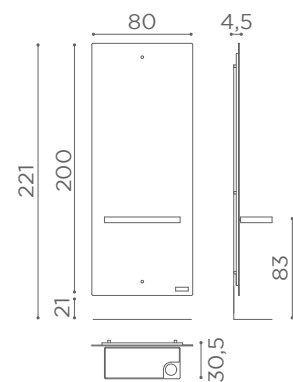

MIRRORS
SPACE

MI/150-06

MIRRORS
PLATINUM