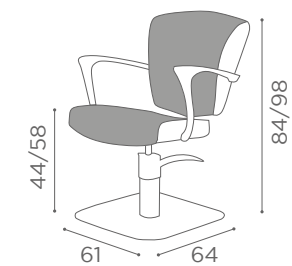

SWIVEL	PUMP	PUMP WITH BRAKE
★	SH/410-1	SH/410-3	SH/410-4
R	SH/410-1/R	SH/410-3/R	SH/410-4/R
S	SH/410-1/S	SH/410-3/S	SH/410-4/S

COLOURS A ● B ○

In photo:
A Champagne 10
B Gold Damask 24