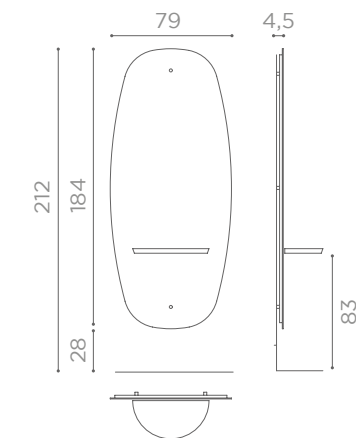

MIRRORS
TREASURE

MIRRORS
COSMOS