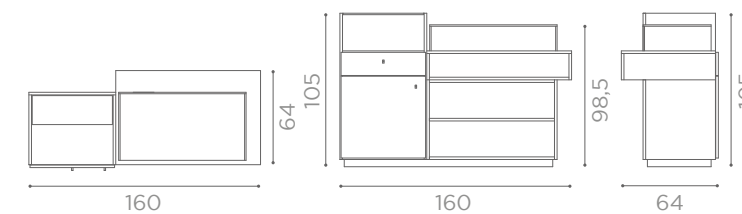

DESKS
MILLENNIUM

In photo:
Champagne 10

L60XW30cm

DESKS
DISCOVERY

L60XW30cm