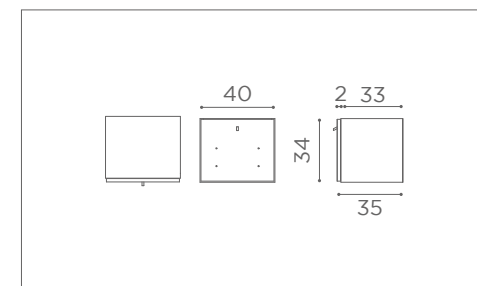

CABINETS

CLIP

GLAM

STYLE

CANNES

CABINETS