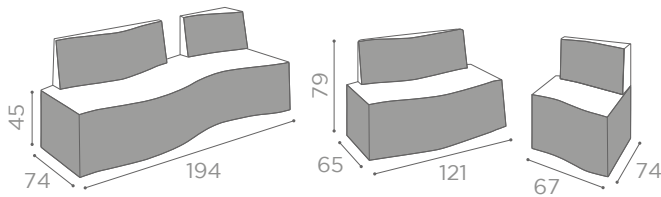

COLOURS A ● BO