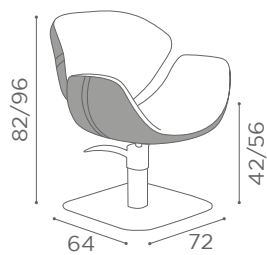

SWIVEL	PUMP	PUMP WITH BRAKE
★	CH/090-1	CH/090-3	CH/090-4
R	CH/090-1/R	CH/090-3/R	CH/090-4/R
S	CH/090-1/S	CH/090-3/S	CH/090-4/S

COLOURS A ● B ○

In photo:
Mango 53
Milk 61