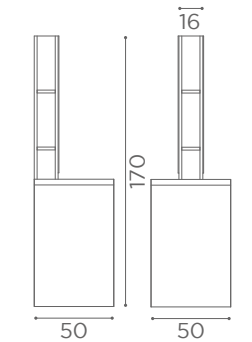

MIRRORS
BROOKLYN

MI/481

MIRRORS
BROOKLYN