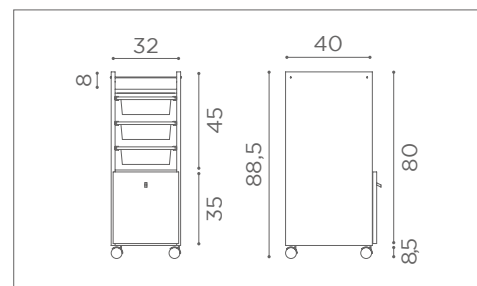

CABINETS

CLIP

GLAM

STYLE

CANNES

CABINETS