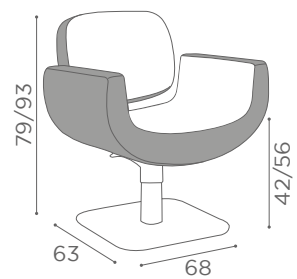

Salon Ambience

100% MADE IN ITALY 

COLLECTION
2020

Salon Ambience

100% MADE IN ITALY 

COLLECTION
2020

CHAIRS NAOMI

	SWIVEL	PUMP	PUMP WITH BRAKE
★	CH/180-1	CH/180-3	CH/180-4
R	CH/180-1/R	CH/180-3/R	CH/180-4/R
S	CH/180-1/S	CH/180-3/S	CH/180-4/S