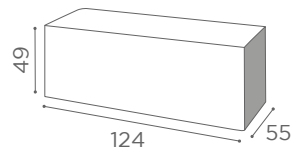

COLOURS A ○ B ●

In photo:
Milk 61
Strawberry
Milk K4