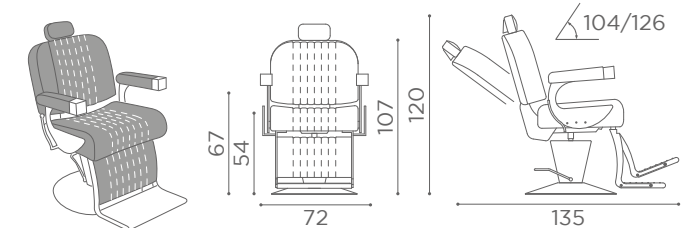

In photo:
Vintage Brown F5