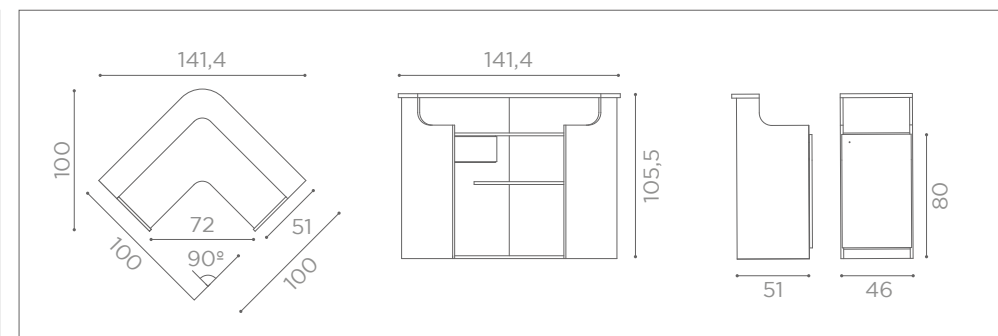

DESKS
SMART

L60XW30cm

In photo:
Vintage Brown F5

DESKS
SMART

RD/266