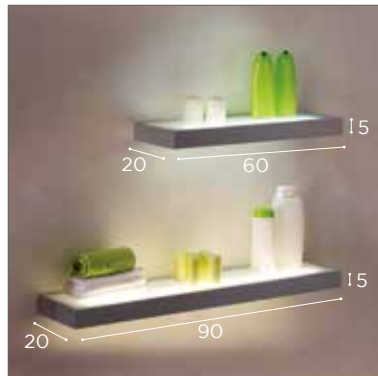

In photo:
A Milk 61
B Marine L2
Amethyst 52
Espresso 64

COLOURS A ○ B ●

ACCESSORIES

LIGHT STRIP

MB/A84
60 CM

MB/A85
90 CM

TRACK

MB/C42