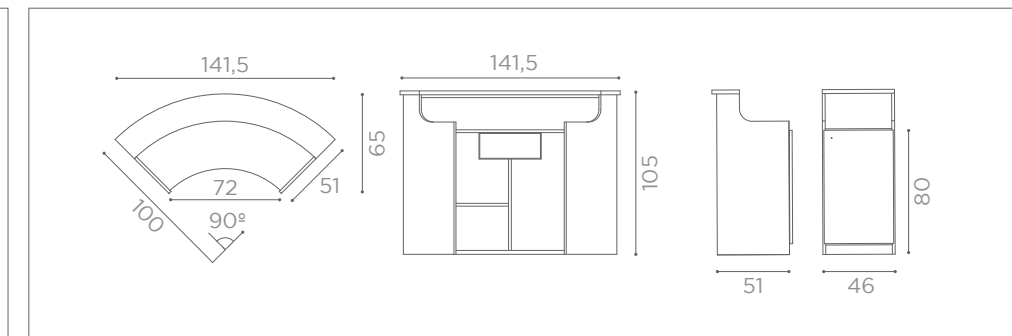

DESKS
FORM

DESKS
FORM

L60XW30cm

In photo:
Gold K6

RD/256