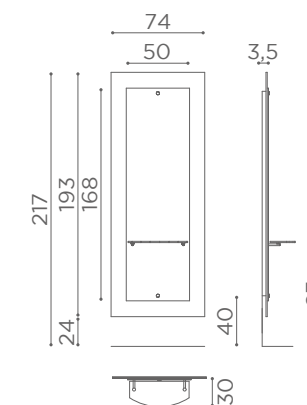

MIRRORS
HORIZON

MIRRORS
LYON