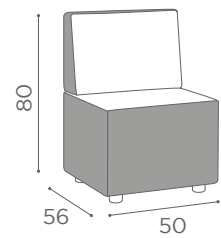

COLOURS A ● BO

In photo:
A Vintage White G3
B Vintage Brown F5