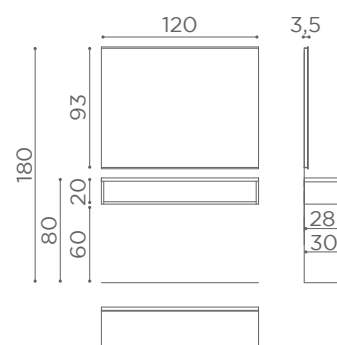

MIRRORS
HORIZON

MIRRORS
LYON