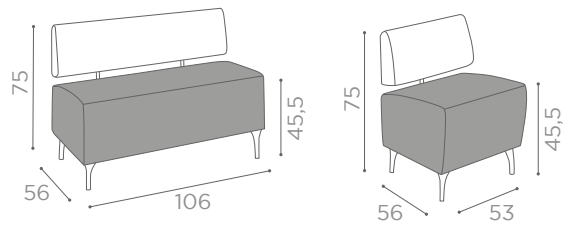

In photo:
A Vintage Grey K1
B Vintage Ice K8

COLOURS A ● BO