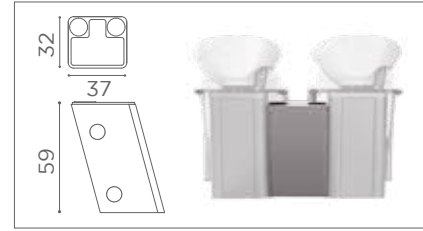

WASH UNITS SUBLIME

LINK
ACC/110

COVER
ACC/125

	<p>LEGREST MASSAGE</p>	<p>LEGREST</p>	
	WU/160/B	WU/161/B	WU/162/B
	WU/160/N	WU/161/N	WU/162/N

In photo:
A Milk 61
B Tea 62

COLOURS A ● BO

WASH UNITS DREAMWASH