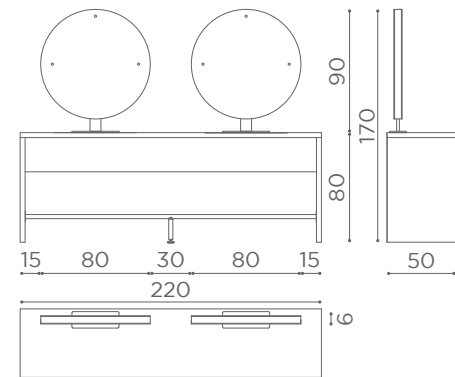

MIRRORS
BROOKLYN

MIRRORS
BROOKLYN