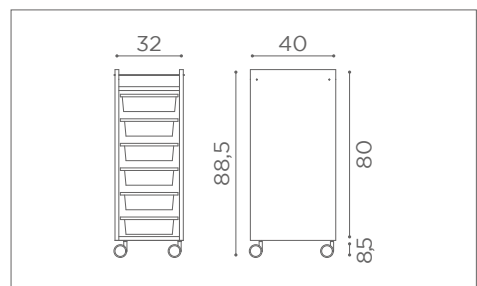

ANTHRACITE GREY SIDES
TR/23