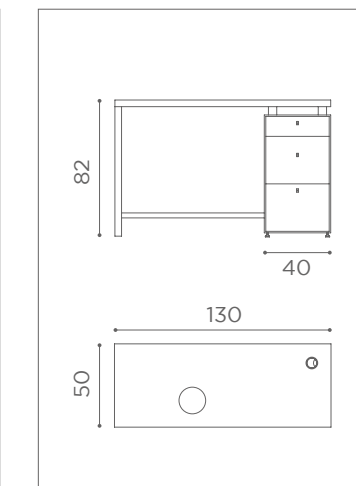

MANICURE
LOGIC

MANICURE
LOGIC

MB/MT017