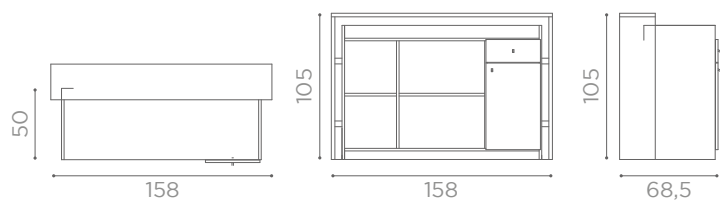

DESKS
MILLENNIUM

In photo:
Champagne 10

L60XW30cm

DESKS
DISCOVERY

L60XW30cm