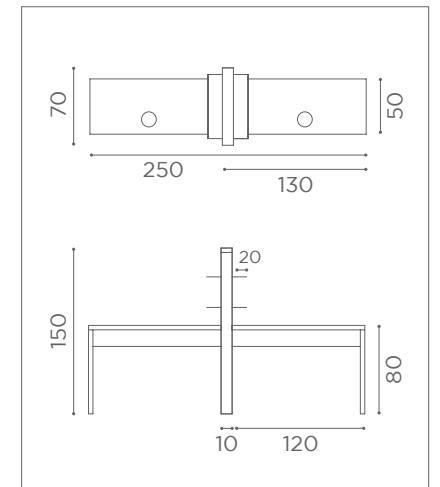

MANICURE
ALLURE

MANICURE
ALLURE