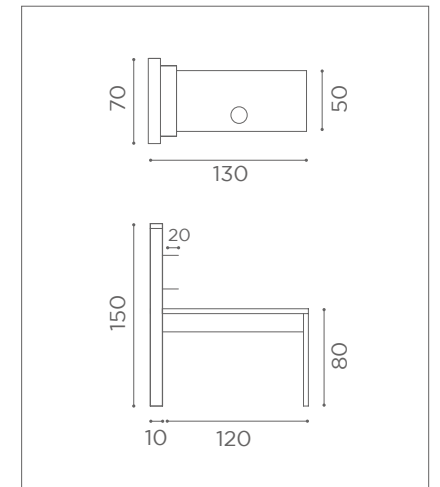

MB/MT132
60W

MANICURE
ALLURE

30W

60W

MANICURE
ALLURE

MB/MT120

MB/MT121
EXTRACTOR FAN 30W

MB/MT124
60W