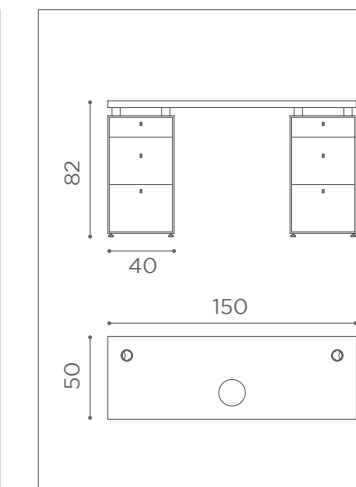

MANICURE
LOGIC

MANICURE
LOGIC