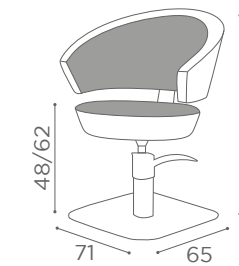

SWIVEL	PUMP	PUMP WITH BRAKE
★	SH/310-1	SH/310-3	SH/310-4
R	SH/310-1/R	SH/310-3/R	SH/310-4/R
S	SH/310-1/S	SH/310-3/S	SH/310-4/S

COLOURS A ● B ○

In photo:
A Champagne 10
B Gold Damask 24