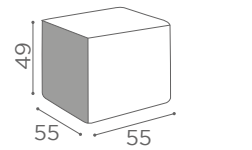

COLOURS A ○ B ●

In photo:
Milk 61
Strawberry
Milk K4