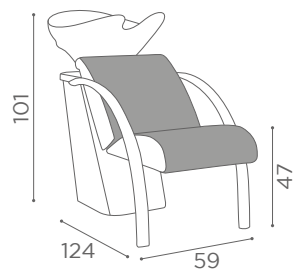

SH/222/B
	SH/222/N

COLOURS A ● BO

In photo:
Chocolate Milk K3