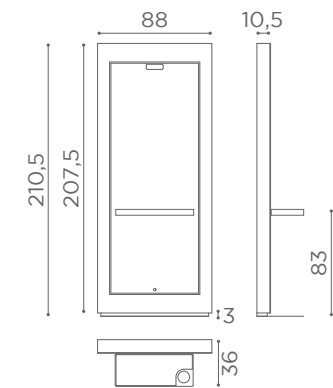

MIRRORS
SECRET

MIRRORS
PRECIOUS