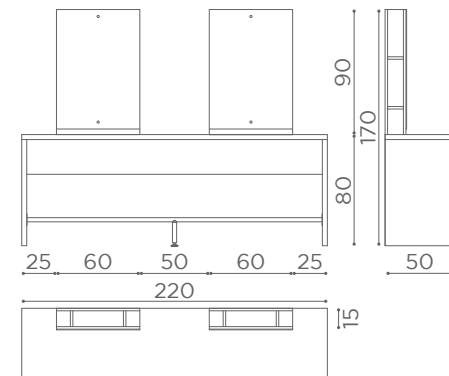

MIRRORS
BROOKLYN

MI/474

MIRRORS
BROOKLYN