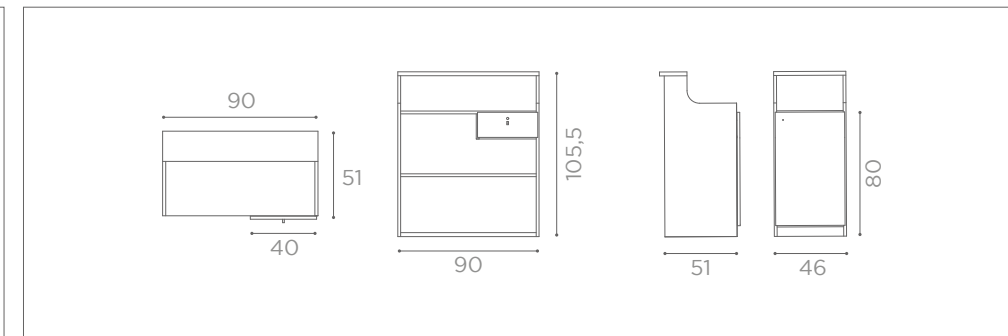

RD/230

RD/232

RD/234

RD/236

RD/276

DESKS
IMPACT+

In photo:
Vintage Black G1

SHELF ACC/084