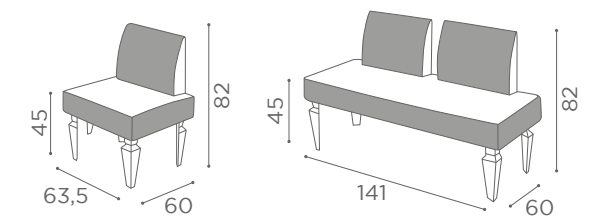

In photo:
A Gold K6
B White Damask 23

COLOURS A ● BO