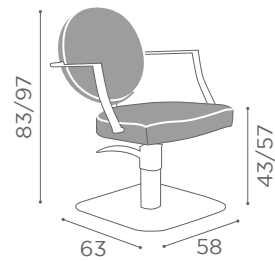

COLOURS A ● B ○

In photo:
A Gold K6
B White Damask 23