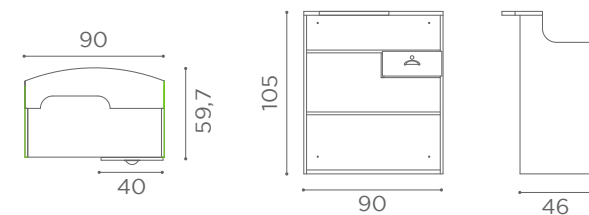

L60XW30cm

RD/290

RD/300

DESKS
ROMANCE

RD/280

RD/281

RD/282

SHELF ACC/084