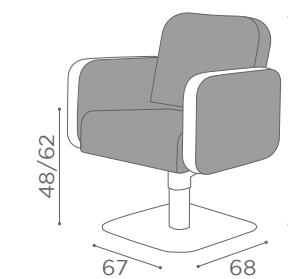

COLOURS A ● B ○

In photo:
A Vintage Tan G2
B Vintage White G3