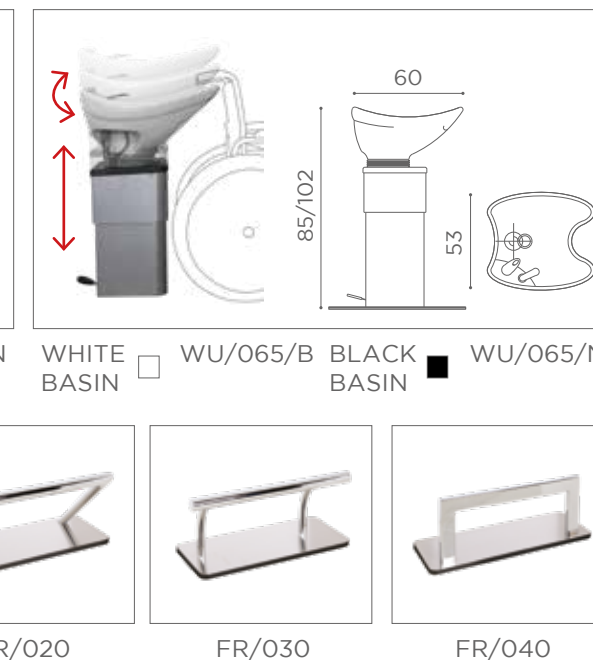

SHINE

DECOR

COLUMN

COLUMN+

TABLE MIRROR

ACCESSORIES

SERVER

AVAILABLE FOR LUNAR AND LYON MIRRORS