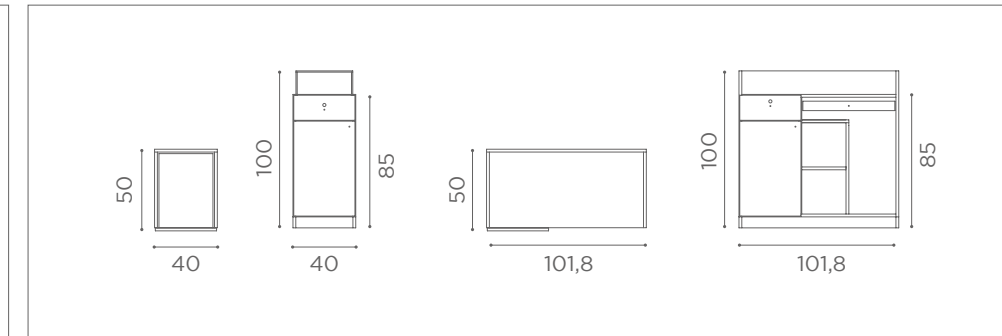

RECEPTION
NIRVANA

L60XW30cm

RECEPTION
NIRVANA

MB/RD011