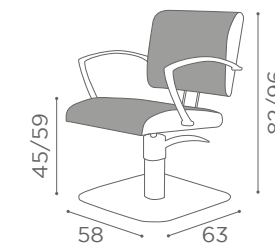

SWIVEL	PUMP	PUMP WITH BRAKE
★	SH/930-1	SH/930-3	SH/930-4
R	SH/930-1/R	SH/930-3/R	SH/930-4/R
S	SH/930-1/S	SH/930-3/S	SH/930-4/S

In photo:
A Strawberry Milk K4
B Chocolate Milk K3

COLOURS A ● B ○