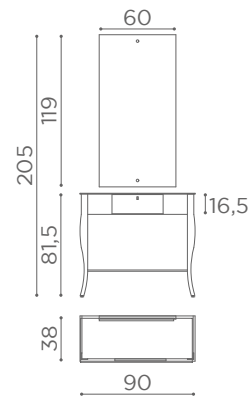

MIRRORS
SECRET

MIRRORS
PRECIOUS