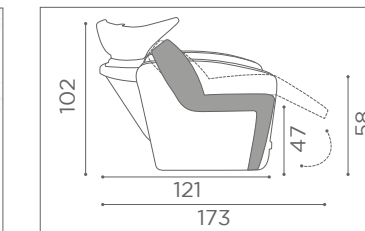

LEGREST MASSAGE	LEGREST	
	WU/160/B	WU/161/B	WU/162/B
	WU/160/N	WU/161/N	WU/162/N

In photo:
A Milk 61
B Tea 62