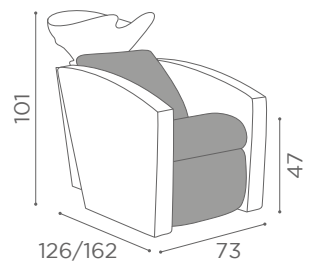

LEGREST	
	WU/110/B	WU/111/B
	WU/110/N	WU/111/N

In photo:
A Vintage White G3
B Vintage Chocolate H9

COLOURS A ● BO