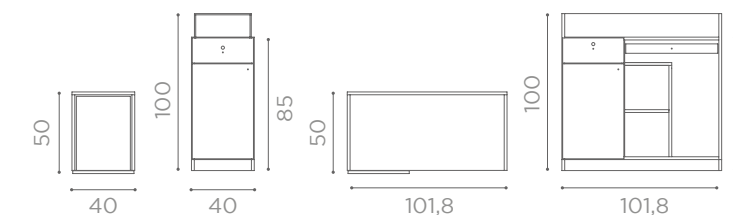

DESKS
IMPACT+

In photo:
Vintage Black G1

L60XW30cm

DESKS
ROMANCE

L60XW30cm