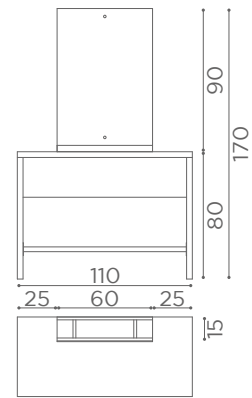

MIRRORS
BROOKLYN

MI/481

MIRRORS
BROOKLYN